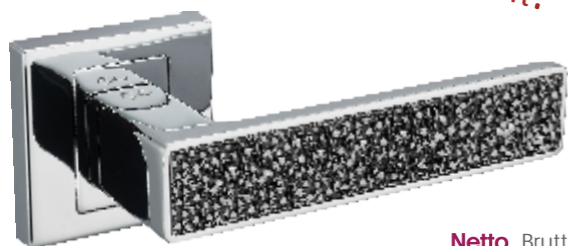

Concept KCK 700 / GLAMOUR

Hit!